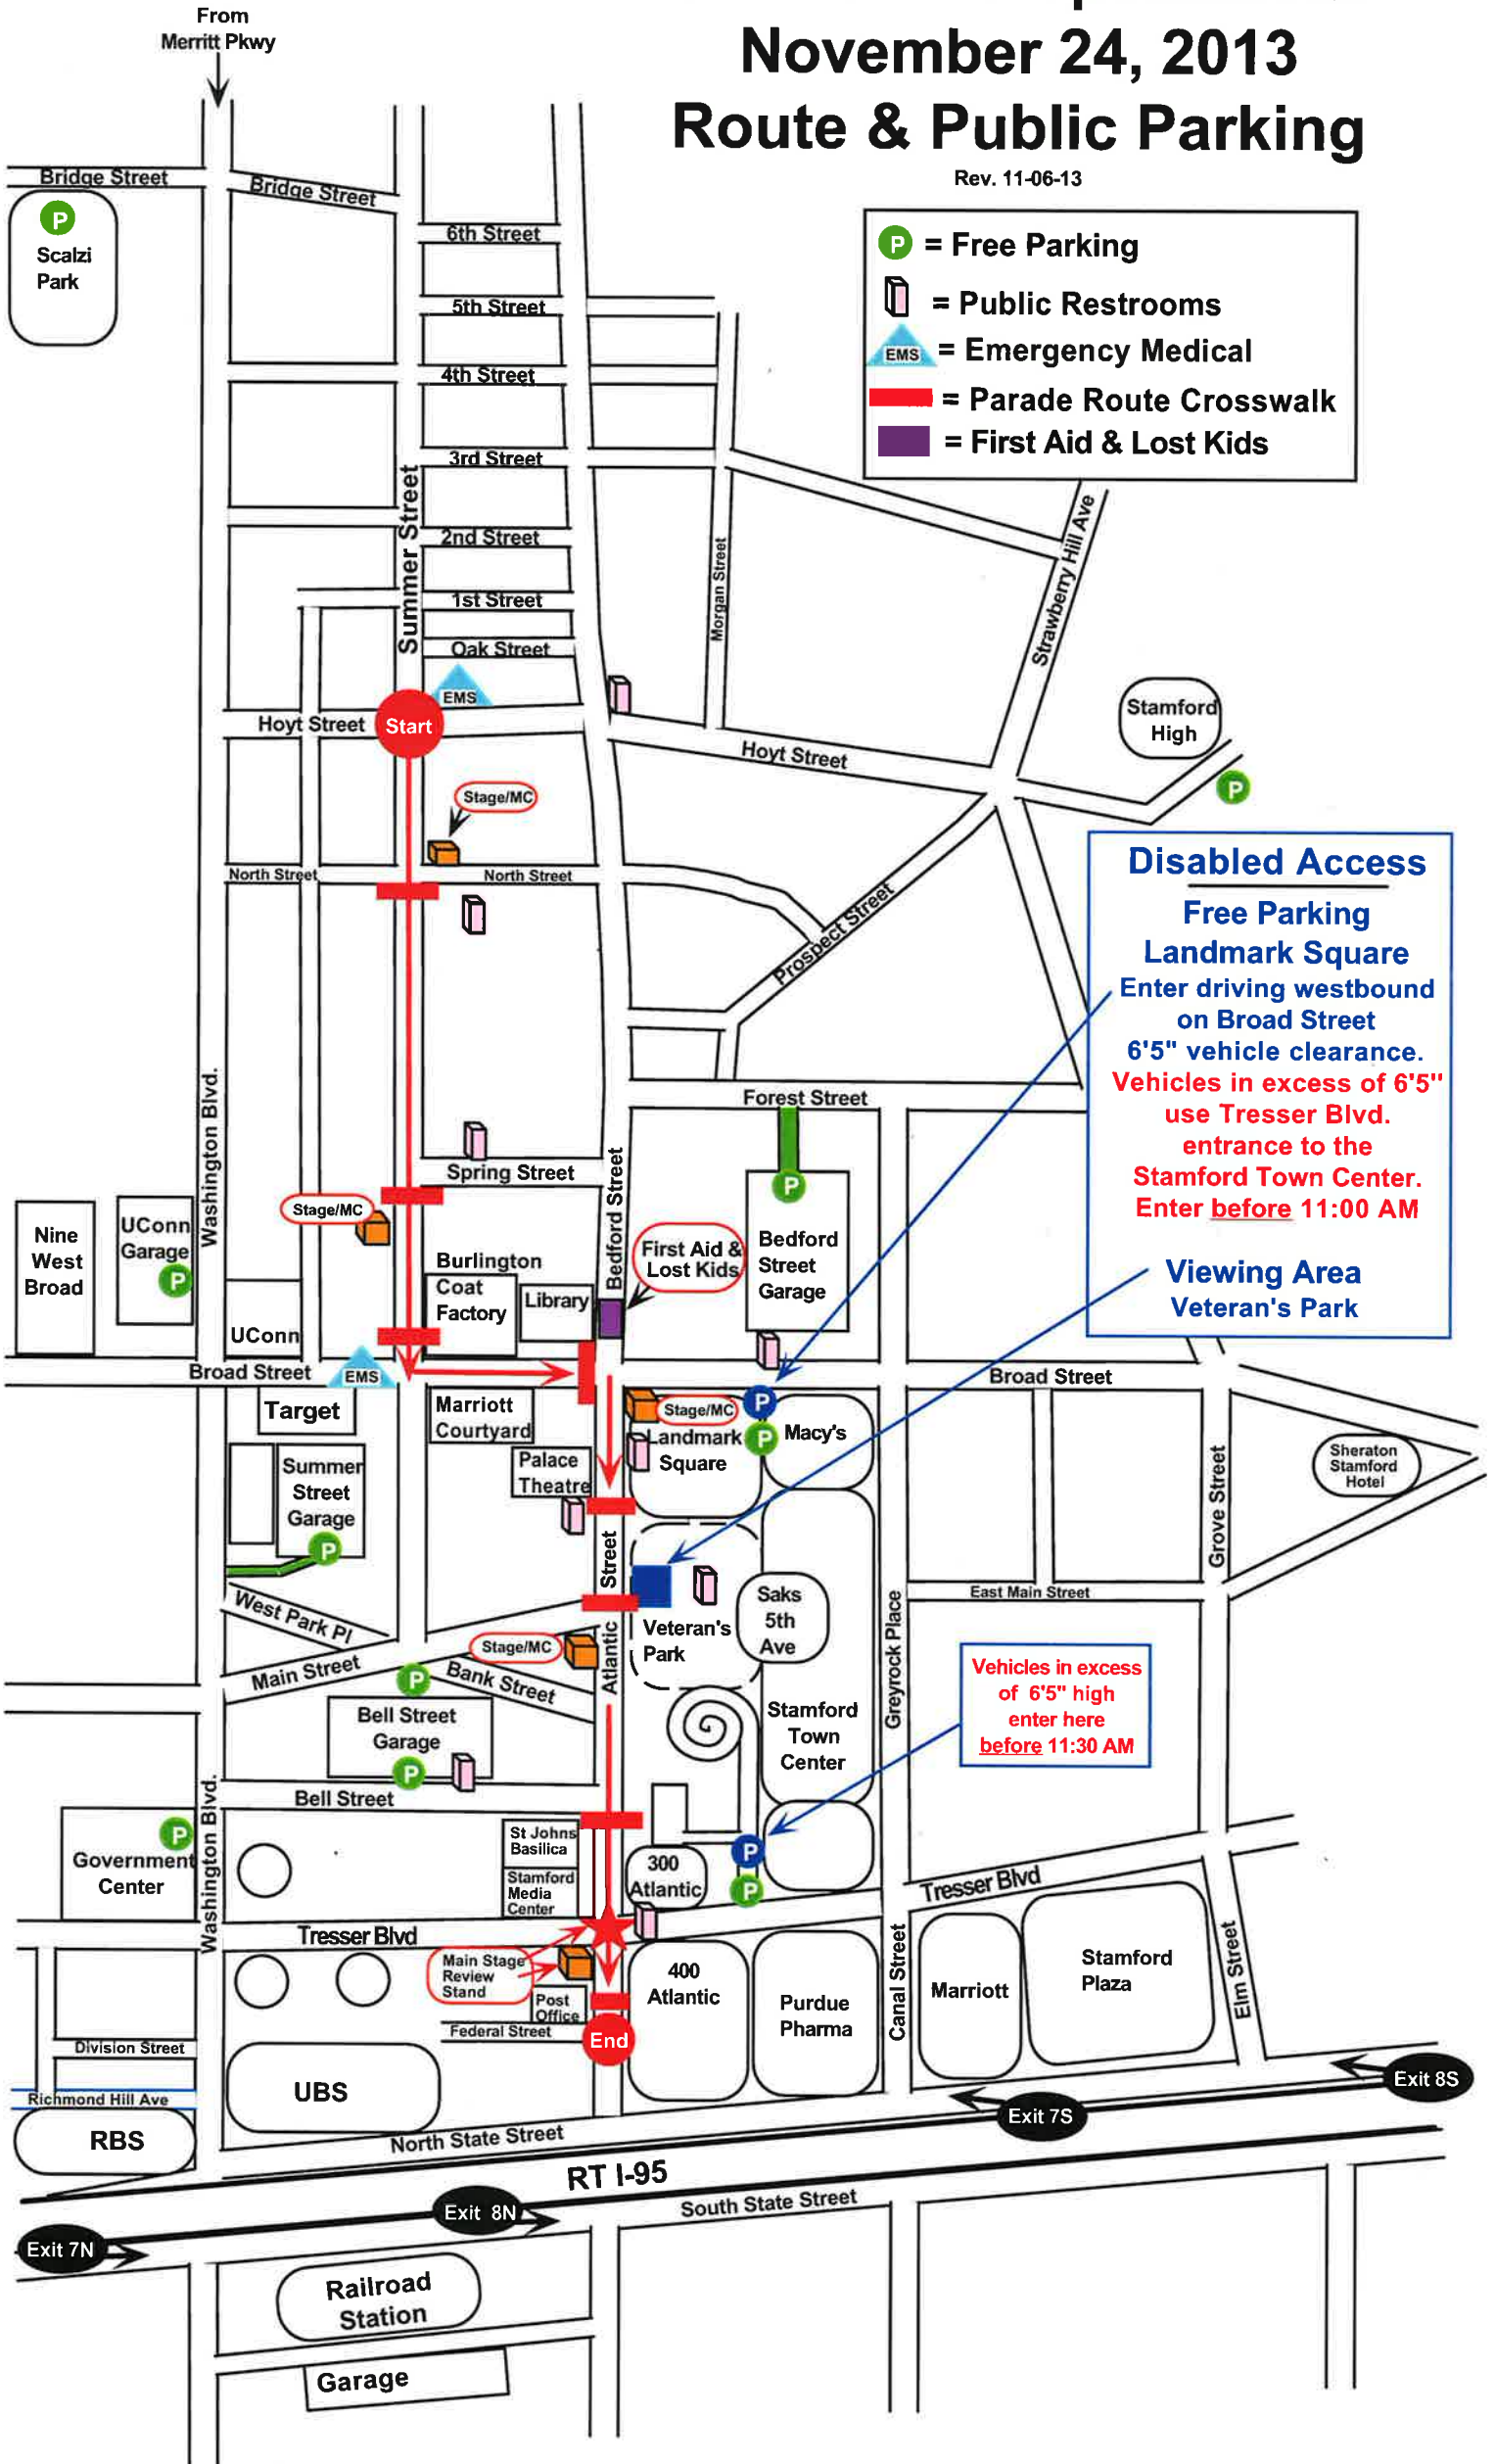

UBS Parade Spectacular November 24, 2013 Route & Public Parking

Rev. 11-06-13

P = Free Parking
□ = Public Restrooms
△ EMS = Emergency Medical
— = Parade Route Crosswalk
■ = First Aid & Lost Kids

Disabled Access
Free Parking
Landmark Square
 Enter driving westbound on Broad Street
 6'5" vehicle clearance.
Vehicles in excess of 6'5" use Tresser Blvd. entrance to the Stamford Town Center. Enter before 11:00 AM

Burlington Coat Factory

Library

First Aid & Lost Kids

Bedford Street Garage

Stage/MC

Landmark Square

Macy's

Target

Marriott Courtyard

Palace Theatre

Saks 5th Ave

Sheraton Stamford Hotel

Summer Street Garage

West Park Pl

Main Street

Bank Street

Post Office

Federal Street

400 Atlantic

Purdue Pharma

Canal Street

Marriott

Stamford Plaza

Elm Street