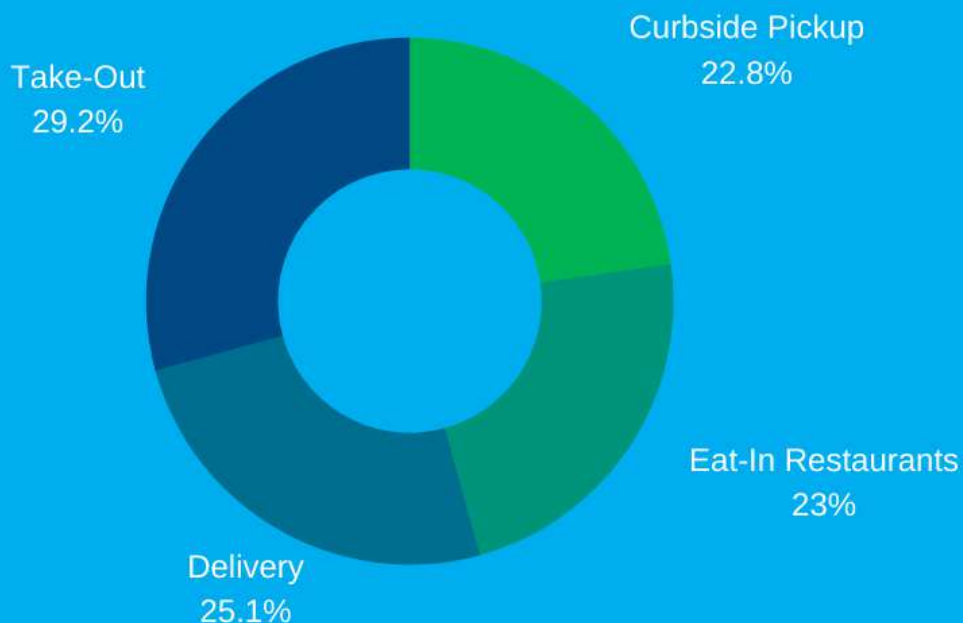

HOW DO RESPONDENTS PLAN TO VISIT RESTAURANTS (CHECKED ALL THAT APPLIED)