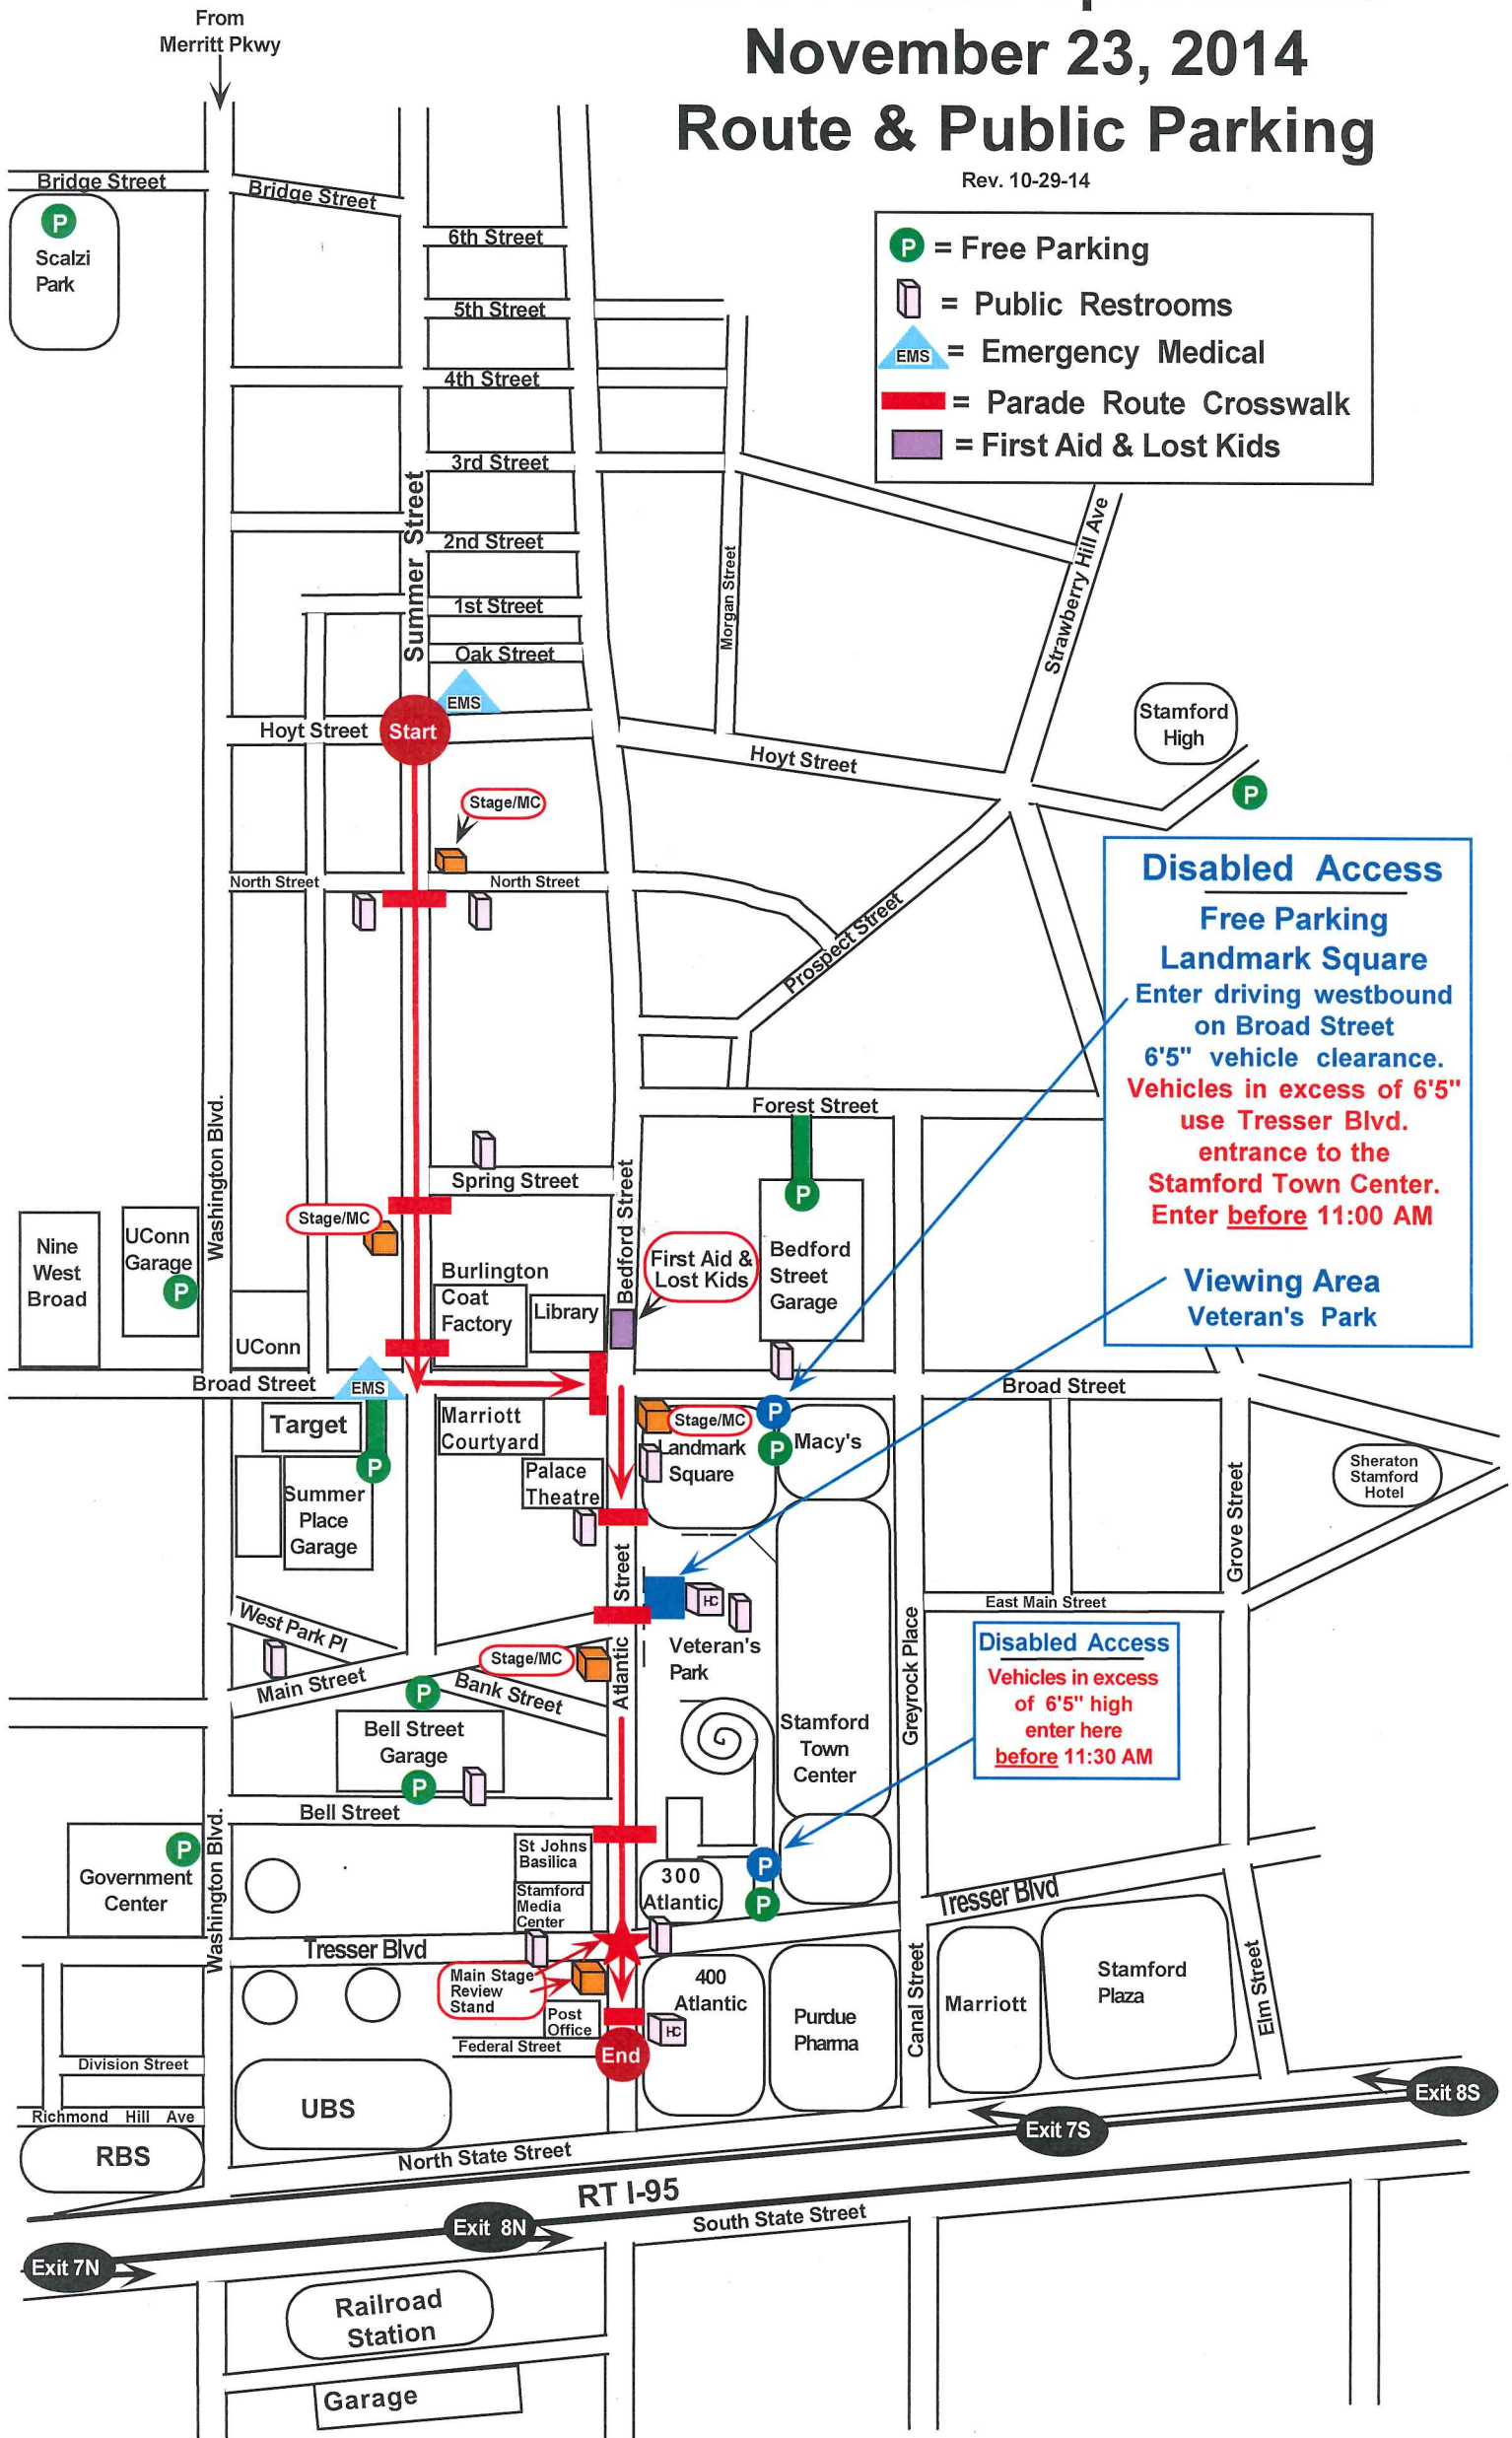

UBS Parade Spectacular November 23, 2014 Route & Public Parking

Rev. 10-29-14

P = Free Parking
HC = Public Restrooms
EMS = Emergency Medical
Red Line = Parade Route Crosswalk
Purple Box = First Aid & Lost Kids

Disabled Access
Free Parking
Landmark Square
 Enter driving westbound on Broad Street
 6'5" vehicle clearance.
 Vehicles in excess of 6'5" use Tresser Blvd. entrance to the Stamford Town Center.
 Enter before 11:00 AM

2nd Street
P

3rd Street
P

4th Street
P

5th Street
P

6th Street
P

Bridge Street

From Merritt Pkwy

Washington Blvd.

Summer Street

Oak Street

North Street

Prospect Street

Bedford Street

Broad Street

Atlantic Street

Tresser Blvd