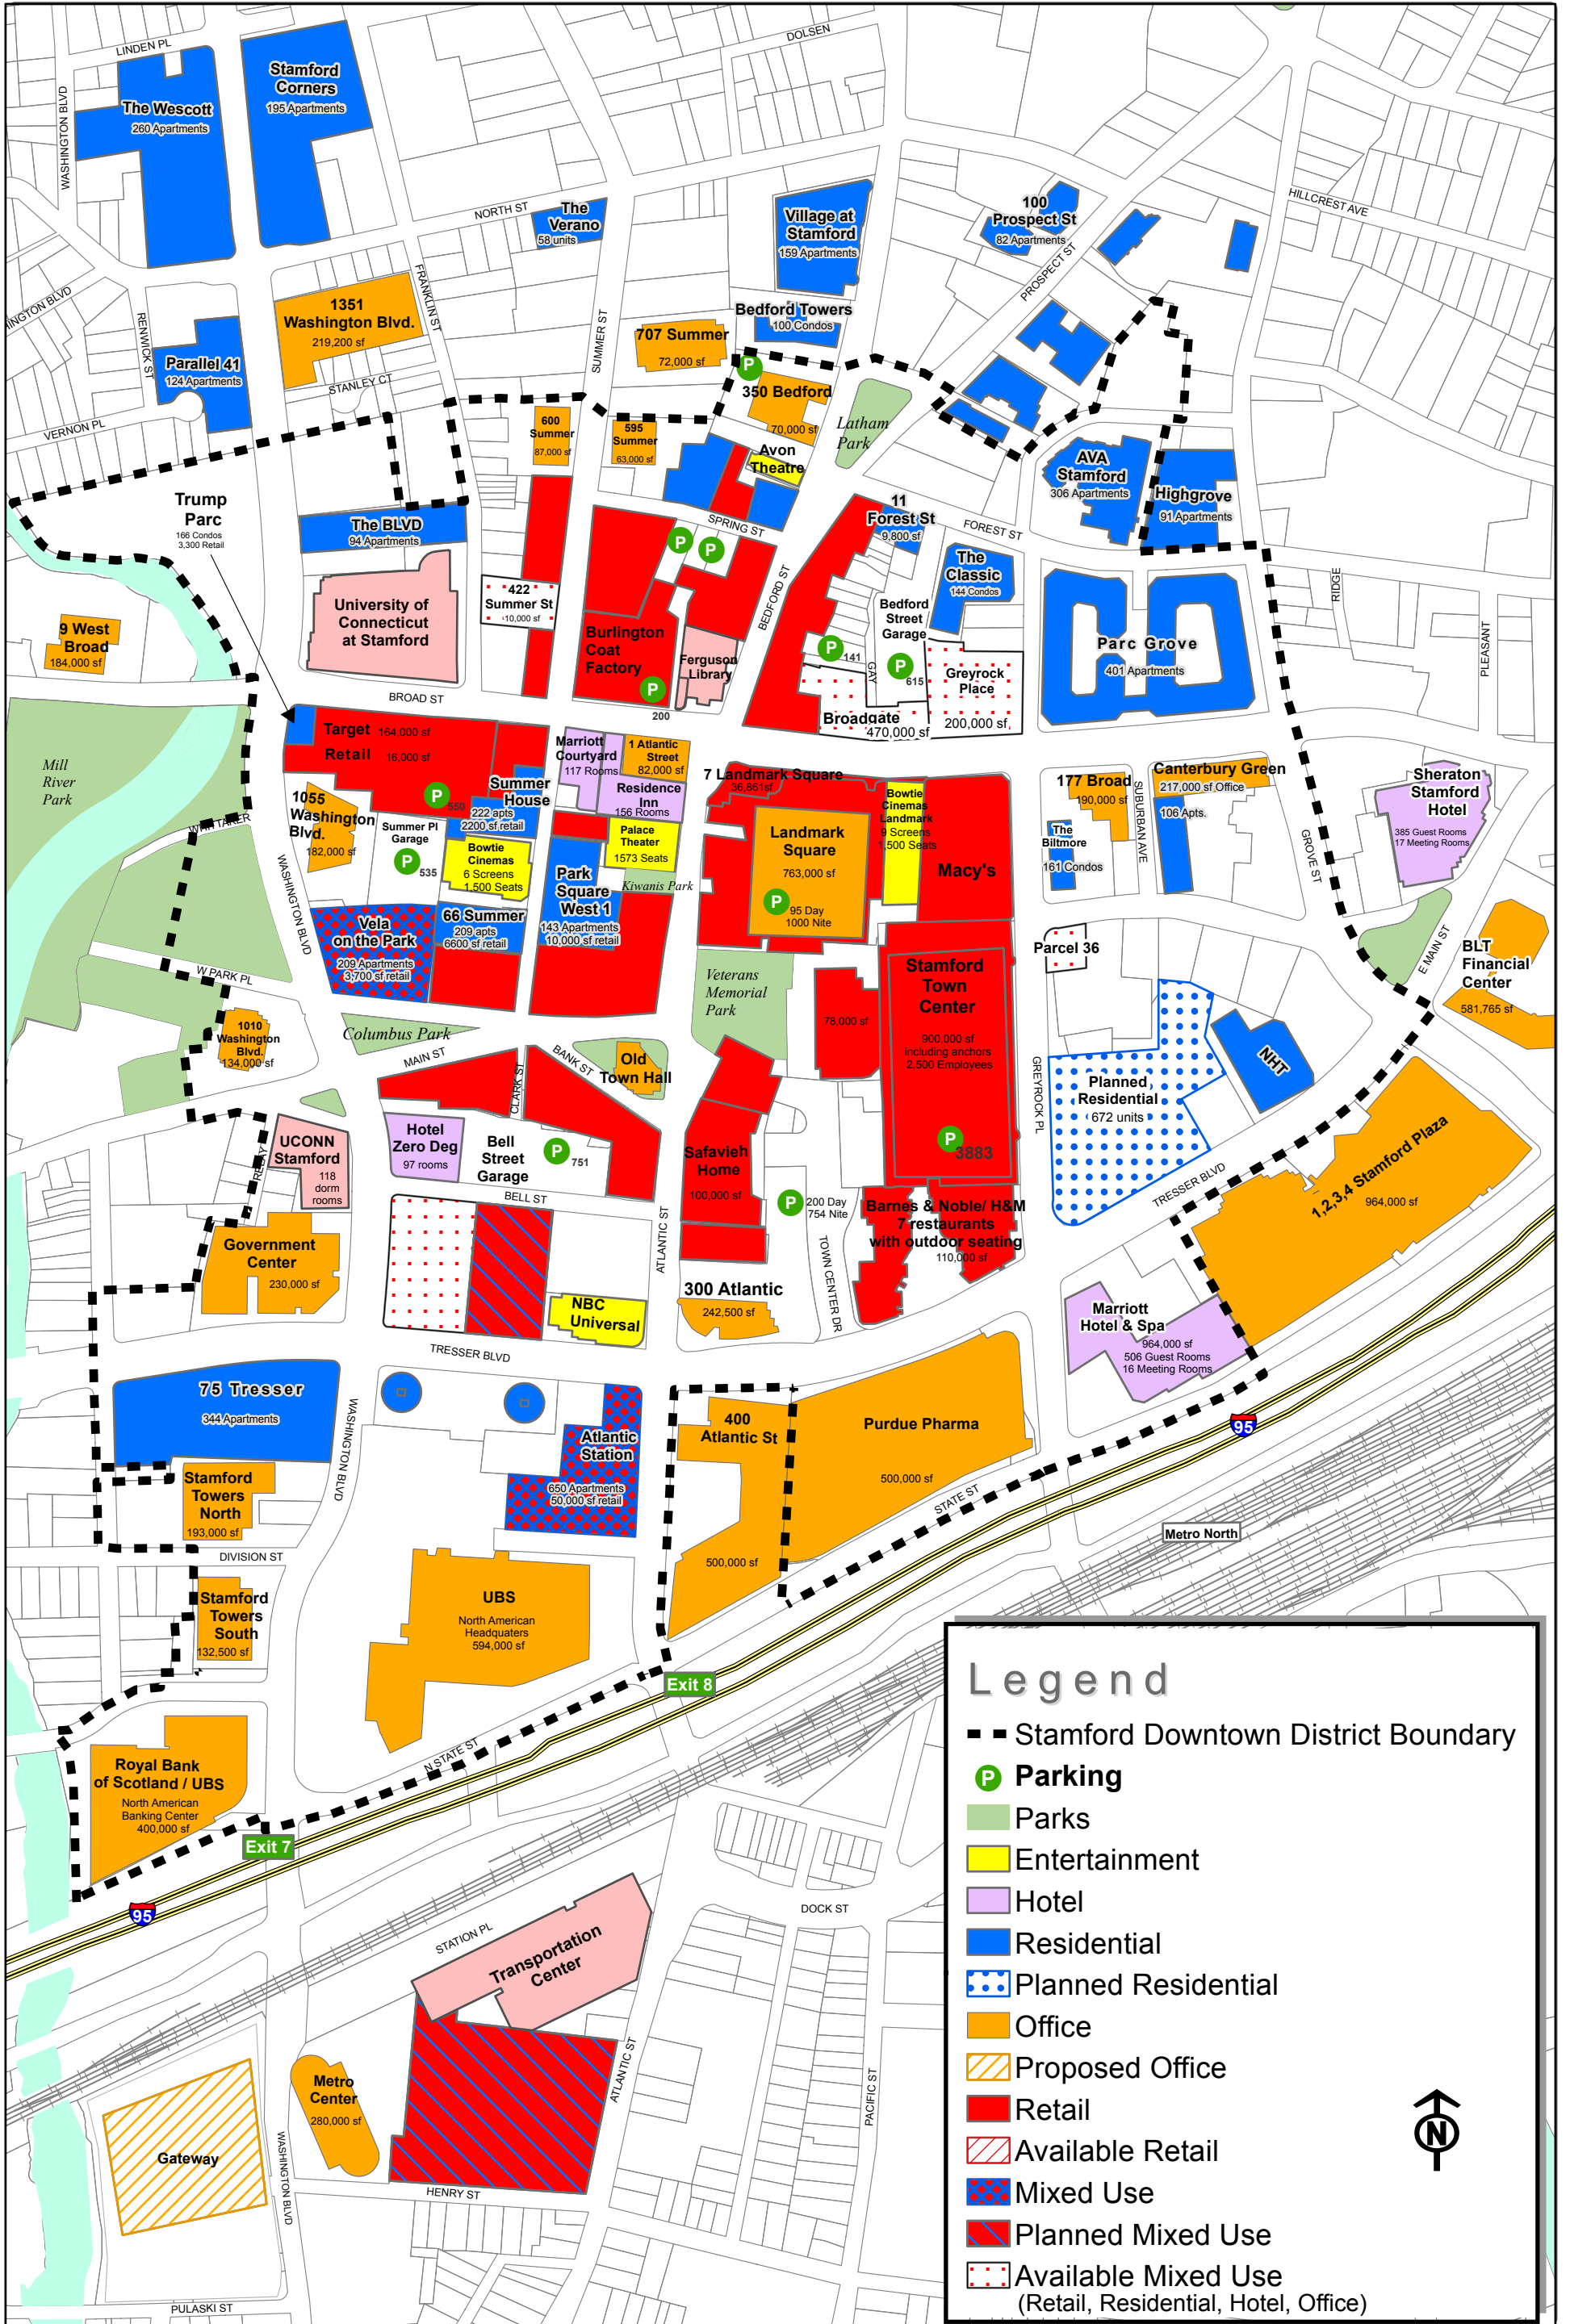

STAMFORD DOWNTOWN SPECIAL SERVICES DISTRICT

Five Landmark Square, Suite 110 Stamford, CT 06901

Phone: (203) 348 - 5285 Fax: (203) 348 - 6857

www.stamford-downtown.com

1 inch = 400 feet

0 200 400 800 Feet

Revised October 2017